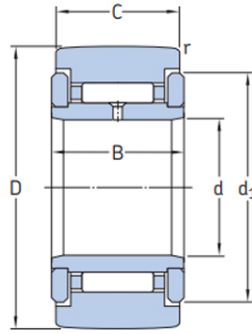

# Track runner bearings

Bezeichnung fünfzehn fünfzehn		Dimensions								Tragzahlen (kN)		Fatigue load limit (kN)	Maximum radial forces (kN)		Limiting speed (r/min)	Masse (kg)	Delivery Drawing	Original	Package Brand	
		D (mm)	d (mm)	C (mm)	B (mm)	d1 (mm)	r (Min.)	r1,2min	dynamic	static	Co	Pu	dynamic	static	Fr	For				
NATR 5	16	5	11	12	12.5	0.15	-	3.14	3.2	0.345	2.9	4.15	6000	0.014	7-35 days	Available	China	Single box	MONTON	
NATR 5 PPA	16	5	11	12	12.5	0.15	-	3.14	3.2	0.345	2.9	4.15	6000	0.014	7-35 days	Available	China	Single box	MONTON	
NATV 5	16	5	11	12	12.5	0.15	-	4.73	6.55	0.72	4.05	5.7	4300	0.015	7-35 days	Available	China	Single box	MONTON	
NATV 5 PPA	16	5	11	12	12.5	0.15	-	4.73	6.55	0.72	4.05	5.7	4300	0.015	7-35 days	Available	China	Single box	MONTON	
NATR 6	19	6	11	12	15	0.15	-	3.47	3.8	0.415	3.8	5.5	5600	0.019	7-35 days	Available	China	Single box	MONTON	
NATR 6 PPA	19	6	11	12	15	0.15	-	3.47	3.8	0.415	3.8	5.5	5600	0.02	7-35 days	Available	China	Single box	MONTON	
NATV 6	19	6	11	12	15	0.15	-	5.28	8	0.88	5.1	7.35	4000	0.021	7-35 days	Available	China	Single box	MONTON	
NATV 6 PPA	19	6	11	12	15	0.15	-	5.28	8	0.88	5.1	7.35	4000	0.021	7-35 days	Available	China	Single box	MONTON	
NATR 8	24	8	14	15	19	0.3	-	5.28	6.1	0.695	5.2	7.35	5000	0.041	7-35 days	Available	China	Single box	MONTON	
NATR 8 PPA	24	8	14	15	19	0.3	-	5.28	6.1	0.695	5.2	7.35	5000	0.038	7-35 days	Available	China	Single box	MONTON	
NATV 8	24	8	14	15	19	0.3	-	7.48	11.4	1.32	7.35	10.4	3600	0.042	7-35 days	Available	China	Single box	MONTON	
NATV 8 PPA	24	8	14	15	19	0.3	-	7.48	11.4	1.32	7.35	10.4	3600	0.041	7-35 days	Available	China	Single box	MONTON	
NATR 10	30	10	14	15	23	0.6	-	6.44	8	0.88	7.8	11.2	4800	0.064	7-35 days	Available	China	Single box	MONTON	
NATR 10 PPA	30	10	14	15	23	0.6	-	6.44	8	0.88	7.8	11.2	4800	0.061	7-35 days	Available	China	Single box	MONTON	
NATV 10	30	10	14	15	23	0.6	-	8.97	14.6	1.66	11	15.6	3200	0.065	7-35 days	Available	China	Single box	MONTON	
NATV 10 PPA	30	10	14	15	23	0.6	-	8.97	14.6	1.66	11	15.6	3200	0.064	7-35 days	Available	China	Single box	MONTON	
NATR 12	32	12	14	15	25	0.6	-	6.6	8.5	0.95	7.65	10.8	4500	0.071	7-35 days	Available	China	Single box	MONTON	
NATR 12 PPA	32	12	14	15	25	0.6	-	6.6	8.5	0.95	7.65	10.8	4500	0.066	7-35 days	Available	China	Single box	MONTON	
NATV 12	32	12	14	15	25	0.6	-	9.35	15.3	1.76	10.6	15	3000	0.072	7-35 days	Available	China	Single box	MONTON	
NATV 12 PPA	32	12	14	15	25	0.6	-	9.35	15.3	1.76	10.6	15	3000	0.069	7-35 days	Available	China	Single box	MONTON	
NATR 15	35	15	18	19	27.6	0.6	-	9.52	13.7	1.56	11.4	16.3	4000	0.1	7-35 days	Available	China	Single box	MONTON	
NATR 15 PPA	35	15	18	19	27.6	0.6	-	9.52	13.7	1.56	11.4	16.3	4000	0.1	7-35 days	Available	China	Single box	MONTON	
NATV 15	35	15	18	19	27.6	0.6	-	12.3	23.2	2.7	14.6	20.8	2600	0.11	7-35 days	Available	China	Single box	MONTON	
NATV 15 PPA	35	15	18	19	27.6	0.6	-	12.3	23.2	2.7	14.6	20.8	2600	0.11	7-35 days	Available	China	Single box	MONTON	
NUTR 15 A	35	15	18	19	20	0.6	0.3	16.8	17.6	2	8.65	12.2	5000	0.1	7-35 days	Available	China	Single box	MONTON	
PWTR 15.2RS	35	15	18	19	20	0.6	0.3	11.9	11.4	1.2	8.65	12.5	5000	0.1	7-35 days	Available	China	Single box	MONTON	
NATR 17	40	17	20	21	31.5	1	-	10.5	14.6	1.73	12.5	18	3400	0.14	7-35 days	Available	China	Single box	MONTON	
NATR 17 PPA	40	17	20	21	31.5	1	-	10.5	14.6	1.73	12.5	18	3400	0.14	7-35 days	Available	China	Single box	MONTON	