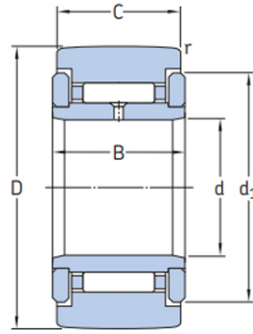

Track runner bearings

Bezeichnung fünfzehn fünfzehn		Dimensions								Tragzahlen (kN)		Fatigue load limit (kN)	Maximum radial forces (kN)		Limiting speed (r/min)	Masse (kg)	Delivery Drawing	Original	Package Brand
		D (mm)	d (mm)	C (mm)	B (mm)	d1 (mm)	r (Min.)	r1,2min	dynamic	static	Pu	dynamic	static	Fr	For				
NATR 5	16	5	11	12	12.5	0.15	-	3.14	3.2	0.345	2.9	4.15	6000	0.014	7-35 days	Available	China	Single box	MONTON
NATR 5 PPA	16	5	11	12	12.5	0.15	-	3.14	3.2	0.345	2.9	4.15	6000	0.014	7-35 days	Available	China	Single box	MONTON
NATV 5	16	5	11	12	12.5	0.15	-	4.73	6.55	0.72	4.05	5.7	4300	0.015	7-35 days	Available	China	Single box	MONTON
NATV 5 PPA	16	5	11	12	12.5	0.15	-	4.73	6.55	0.72	4.05	5.7	4300	0.015	7-35 days	Available	China	Single box	MONTON
NATR 6	19	6	11	12	15	0.15	-	3.47	3.8	0.415	3.8	5.5	5600	0.019	7-35 days	Available	China	Single box	MONTON
NATR 6 PPA	19	6	11	12	15	0.15	-	3.47	3.8	0.415	3.8	5.5	5600	0.02	7-35 days	Available	China	Single box	MONTON
NATV 6	19	6	11	12	15	0.15	-	5.28	8	0.88	5.1	7.35	4000	0.021	7-35 days	Available	China	Single box	MONTON
NATV 6 PPA	19	6	11	12	15	0.15	-	5.28	8	0.88	5.1	7.35	4000	0.021	7-35 days	Available	China	Single box	MONTON
NATR 8	24	8	14	15	19	0.3	-	5.28	6.1	0.695	5.2	7.35	5000	0.041	7-35 days	Available	China	Single box	MONTON
NATR 8 PPA	24	8	14	15	19	0.3	-	5.28	6.1	0.695	5.2	7.35	5000	0.038	7-35 days	Available	China	Single box	MONTON
NATV 8	24	8	14	15	19	0.3	-	7.48	11.4	1.32	7.35	10.4	3600	0.042	7-35 days	Available	China	Single box	MONTON
NATV 8 PPA	24	8	14	15	19	0.3	-	7.48	11.4	1.32	7.35	10.4	3600	0.041	7-35 days	Available	China	Single box	MONTON
NATR 10	30	10	14	15	23	0.6	-	6.44	8	0.88	7.8	11.2	4800	0.064	7-35 days	Available	China	Single box	MONTON
NATR 10 PPA	30	10	14	15	23	0.6	-	6.44	8	0.88	7.8	11.2	4800	0.061	7-35 days	Available	China	Single box	MONTON
NATV 10	30	10	14	15	23	0.6	-	8.97	14.6	1.66	11	15.6	3200	0.065	7-35 days	Available	China	Single box	MONTON
NATV 10 PPA	30	10	14	15	23	0.6	-	8.97	14.6	1.66	11	15.6	3200	0.064	7-35 days	Available	China	Single box	MONTON
NATR 12	32	12	14	15	25	0.6	-	6.6	8.5	0.95	7.65	10.8	4500	0.071	7-35 days	Available	China	Single box	MONTON
NATR 12 PPA	32	12	14	15	25	0.6	-	6.6	8.5	0.95	7.65	10.8	4500	0.066	7-35 days	Available	China	Single box	MONTON
NATV 12	32	12	14	15	25	0.6	-	9.35	15.3	1.76	10.6	15	3000	0.072	7-35 days	Available	China	Single box	MONTON
NATV 12 PPA	32	12	14	15	25	0.6	-	9.35	15.3	1.76	10.6	15	3000	0.069	7-35 days	Available	China	Single box	MONTON
NATR 15	35	15	18	19	27.6	0.6	-	9.52	13.7	1.56	11.4	16.3	4000	0.1	7-35 days	Available	China	Single box	MONTON
NATR 15 PPA	35	15	18	19	27.6	0.6	-	9.52	13.7	1.56	11.4	16.3	4000	0.1	7-35 days	Available	China	Single box	MONTON
NATV 15	35	15	18	19	27.6	0.6	-	12.3	23.2	2.7	14.6	20.8	2600	0.11	7-35 days	Available	China	Single box	MONTON
NATV 15 PPA	35	15	18	19	27.6	0.6	-	12.3	23.2	2.7	14.6	20.8	2600	0.11	7-35 days	Available	China	Single box	MONTON
NUTR 15 A	35	15	18	19	20	0.6	0.3	16.8	17.6	2	8.65	12.2	5000	0.1	7-35 days	Available	China	Single box	MONTON
PWTR 15.2RS	35	15	18	19	20	0.6	0.3	11.9	11.4	1.2	8.65	12.5	5000	0.1	7-35 days	Available	China	Single box	MONTON
NATR 17	40	17	20	21	31.5	1	-	10.5	14.6	1.73	12.5	18	3400	0.14	7-35 days	Available	China	Single box	MONTON
NATR 17 PPA	40	17	20	21	31.5	1	-	10.5	14.6	1.73	12.5	18	3400	0.14	7-35 days	Available	China	Single box	MONTON