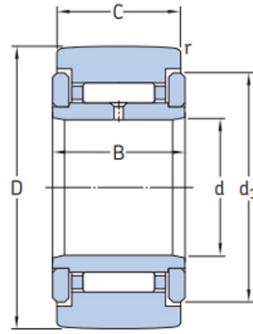

# Track runner bearings

Bezeichnung fünfzehn fünfzehn		Dimensions								Tragzahlen (kN)		Fatigue load limit (kN)	Maximum radial forces (kN)		Limiting speed (r/min)	Masse (kg)	Delivery Drawing	Original	Package Brand
		D (mm)	d (mm)	C (mm)	B (mm)	d1 (mm)	r (Min.)	r1,2min	dynamic C	static Co	Pu	dynamic Fr	static For						
NATR 5	16	5	11	12	12.5	0.15	-	3.14	3.2	0.345	2.9	4.15	6000	0.014	7-35 days	Available	China	Single box	MONTON
NATR 5 PPA	16	5	11	12	12.5	0.15	-	3.14	3.2	0.345	2.9	4.15	6000	0.014	7-35 days	Available	China	Single box	MONTON
NATV 5	16	5	11	12	12.5	0.15	-	4.73	6.55	0.72	4.05	5.7	4300	0.015	7-35 days	Available	China	Single box	MONTON
NATV 5 PPA	16	5	11	12	12.5	0.15	-	4.73	6.55	0.72	4.05	5.7	4300	0.015	7-35 days	Available	China	Single box	MONTON
NATR 6	19	6	11	12	15	0.15	-	3.47	3.8	0.415	3.8	5.5	5600	0.019	7-35 days	Available	China	Single box	MONTON
NATR 6 PPA	19	6	11	12	15	0.15	-	3.47	3.8	0.415	3.8	5.5	5600	0.02	7-35 days	Available	China	Single box	MONTON
NATV 6	19	6	11	12	15	0.15	-	5.28	8	0.88	5.1	7.35	4000	0.021	7-35 days	Available	China	Single box	MONTON
NATV 6 PPA	19	6	11	12	15	0.15	-	5.28	8	0.88	5.1	7.35	4000	0.021	7-35 days	Available	China	Single box	MONTON
NATR 8	24	8	14	15	19	0.3	-	5.28	6.1	0.695	5.2	7.35	5000	0.041	7-35 days	Available	China	Single box	MONTON
NATR 8 PPA	24	8	14	15	19	0.3	-	5.28	6.1	0.695	5.2	7.35	5000	0.038	7-35 days	Available	China	Single box	MONTON
NATV 8	24	8	14	15	19	0.3	-	7.48	11.4	1.32	7.35	10.4	3600	0.042	7-35 days	Available	China	Single box	MONTON
NATV 8 PPA	24	8	14	15	19	0.3	-	7.48	11.4	1.32	7.35	10.4	3600	0.041	7-35 days	Available	China	Single box	MONTON
NATR 10	30	10	14	15	23	0.6	-	6.44	8	0.88	7.8	11.2	4800	0.064	7-35 days	Available	China	Single box	MONTON
NATR 10 PPA	30	10	14	15	23	0.6	-	6.44	8	0.88	7.8	11.2	4800	0.061	7-35 days	Available	China	Single box	MONTON
NATV 10	30	10	14	15	23	0.6	-	8.97	14.6	1.66	11	15.6	3200	0.065	7-35 days	Available	China	Single box	MONTON
NATV 10 PPA	30	10	14	15	23	0.6	-	8.97	14.6	1.66	11	15.6	3200	0.064	7-35 days	Available	China	Single box	MONTON
NATR 12	32	12	14	15	25	0.6	-	6.6	8.5	0.95	7.65	10.8	4500	0.071	7-35 days	Available	China	Single box	MONTON
NATR 12 PPA	32	12	14	15	25	0.6	-	6.6	8.5	0.95	7.65	10.8	4500	0.066	7-35 days	Available	China	Single box	MONTON
NATV 12	32	12	14	15	25	0.6	-	9.35	15.3	1.76	10.6	15	3000	0.072	7-35 days	Available	China	Single box	MONTON
NATV 12 PPA	32	12	14	15	25	0.6	-	9.35	15.3	1.76	10.6	15	3000	0.069	7-35 days	Available	China	Single box	MONTON
NATR 15	35	15	18	19	27.6	0.6	-	9.52	13.7	1.56	11.4	16.3	4000	0.1	7-35 days	Available	China	Single box	MONTON
NATR 15 PPA	35	15	18	19	27.6	0.6	-	9.52	13.7	1.56	11.4	16.3	4000	0.1	7-35 days	Available	China	Single box	MONTON
NATV 15	35	15	18	19	27.6	0.6	-	12.3	23.2	2.7	14.6	20.8	2600	0.11	7-35 days	Available	China	Single box	MONTON
NATV 15 PPA	35	15	18	19	27.6	0.6	-	12.3	23.2	2.7	14.6	20.8	2600	0.11	7-35 days	Available	China	Single box	MONTON
NUTR 15 A	35	15	18	19	20	0.6	0.3	16.8	17.6	2	8.65	12.2	5000	0.1	7-35 days	Available	China	Single box	MONTON
PWTR 15.2RS	35	15	18	19	20	0.6	0.3	11.9	11.4	1.2	8.65	12.5	5000	0.1	7-35 days	Available	China	Single box	MONTON
NATR 17	40	17	20	21	31.5	1	-	10.5	14.6	1.73	12.5	18	3400	0.14	7-35 days	Available	China	Single box	MONTON
NATR 17 PPA	40	17	20	21	31.5	1	-	10.5	14.6	1.73	12.5	18	3400	0.14	7-35 days	Available	China	Single box	MONTON