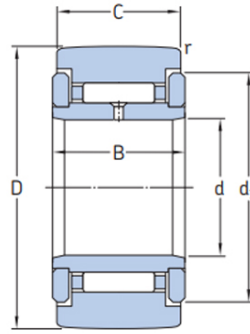

Track runner bearings

Bezeichnung fünfzehn fünfzehn		Dimensions								Tragzahlen (kN)		Fatigue load limit (kN)	Maximum radial forces (kN)		Limiting speed (r/min)	Masse (kg)	Delivery Drawing	Original	Package Brand
		D (mm)	d (mm)	C (mm)	B (mm)	d1 (mm)	r (Min.)	r1,2min	dynamic	static	Pu	dynamic	static	Fr	For				
NATR 5	16	5	11	12	12.5	0.15	-	3.14	3.2	0.345	2.9	4.15	6000	0.014	7-35 days	Available	China	Single box	MONTON
NATR 5 PPA	16	5	11	12	12.5	0.15	-	3.14	3.2	0.345	2.9	4.15	6000	0.014	7-35 days	Available	China	Single box	MONTON
NATV 5	16	5	11	12	12.5	0.15	-	4.73	6.55	0.72	4.05	5.7	4300	0.015	7-35 days	Available	China	Single box	MONTON
NATV 5 PPA	16	5	11	12	12.5	0.15	-	4.73	6.55	0.72	4.05	5.7	4300	0.015	7-35 days	Available	China	Single box	MONTON
NATR 6	19	6	11	12	15	0.15	-	3.47	3.8	0.415	3.8	5.5	5600	0.019	7-35 days	Available	China	Single box	MONTON
NATR 6 PPA	19	6	11	12	15	0.15	-	3.47	3.8	0.415	3.8	5.5	5600	0.02	7-35 days	Available	China	Single box	MONTON
NATV 6	19	6	11	12	15	0.15	-	5.28	8	0.88	5.1	7.35	4000	0.021	7-35 days	Available	China	Single box	MONTON
NATV 6 PPA	19	6	11	12	15	0.15	-	5.28	8	0.88	5.1	7.35	4000	0.021	7-35 days	Available	China	Single box	MONTON
NATR 8	24	8	14	15	19	0.3	-	5.28	6.1	0.695	5.2	7.35	5000	0.041	7-35 days	Available	China	Single box	MONTON
NATR 8 PPA	24	8	14	15	19	0.3	-	5.28	6.1	0.695	5.2	7.35	5000	0.038	7-35 days	Available	China	Single box	MONTON
NATV 8	24	8	14	15	19	0.3	-	7.48	11.4	1.32	7.35	10.4	3600	0.042	7-35 days	Available	China	Single box	MONTON
NATV 8 PPA	24	8	14	15	19	0.3	-	7.48	11.4	1.32	7.35	10.4	3600	0.041	7-35 days	Available	China	Single box	MONTON
NATR 10	30	10	14	15	23	0.6	-	6.44	8	0.88	7.8	11.2	4800	0.064	7-35 days	Available	China	Single box	MONTON
NATR 10 PPA	30	10	14	15	23	0.6	-	6.44	8	0.88	7.8	11.2	4800	0.061	7-35 days	Available	China	Single box	MONTON
NATV 10	30	10	14	15	23	0.6	-	8.97	14.6	1.66	11	15.6	3200	0.065	7-35 days	Available	China	Single box	MONTON
NATV 10 PPA	30	10	14	15	23	0.6	-	8.97	14.6	1.66	11	15.6	3200	0.064	7-35 days	Available	China	Single box	MONTON
NATR 12	32	12	14	15	25	0.6	-	6.6	8.5	0.95	7.65	10.8	4500	0.071	7-35 days	Available	China	Single box	MONTON
NATR 12 PPA	32	12	14	15	25	0.6	-	6.6	8.5	0.95	7.65	10.8	4500	0.066	7-35 days	Available	China	Single box	MONTON
NATV 12	32	12	14	15	25	0.6	-	9.35	15.3	1.76	10.6	15	3000	0.072	7-35 days	Available	China	Single box	MONTON
NATV 12 PPA	32	12	14	15	25	0.6	-	9.35	15.3	1.76	10.6	15	3000	0.069	7-35 days	Available	China	Single box	MONTON
NATR 15	35	15	18	19	27.6	0.6	-	9.52	13.7	1.56	11.4	16.3	4000	0.1	7-35 days	Available	China	Single box	MONTON
NATR 15 PPA	35	15	18	19	27.6	0.6	-	9.52	13.7	1.56	11.4	16.3	4000	0.1	7-35 days	Available	China	Single box	MONTON
NATV 15	35	15	18	19	27.6	0.6	-	12.3	23.2	2.7	14.6	20.8	2600	0.11	7-35 days	Available	China	Single box	MONTON
NATV 15 PPA	35	15	18	19	27.6	0.6	-	12.3	23.2	2.7	14.6	20.8	2600	0.11	7-35 days	Available	China	Single box	MONTON
NUTR 15 A	35	15	18	19	20	0.6	0.3	16.8	17.6	2	8.65	12.2	5000	0.1	7-35 days	Available	China	Single box	MONTON
PWTR 15.2RS	35	15	18	19	20	0.6	0.3	11.9	11.4	1.2	8.65	12.5	5000	0.1	7-35 days	Available	China	Single box	MONTON
NATR 17	40	17	20	21	31.5	1	-	10.5	14.6	1.73	12.5	18	3400	0.14	7-35 days	Available	China	Single box	MONTON
NATR 17 PPA	40	17	20	21	31.5	1	-	10.5	14.6	1.73	12.5	18	3400	0.14	7-35 days	Available	China	Single box	MONTON